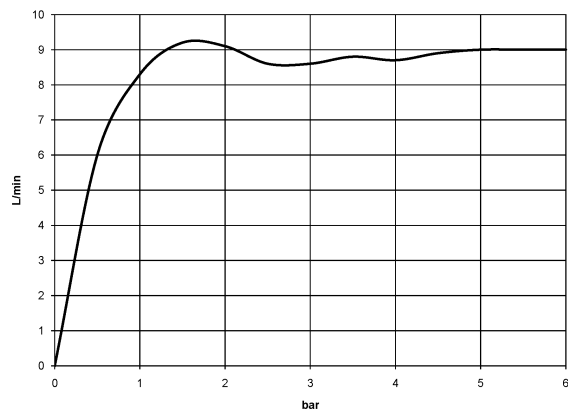

EDITION PRO Rain shower with wall fixing 220 mm - Chrome

28 649 626

- 450mm projection
- rain flow
- with anti-scale system
- rain shower Ø 220 mm
- rosette Ø 60 mm
- 1/2" connection
- max. flow 14 l/min
- quick clearing

	Chrome	28 649 626-00
	Matte Black	28 649 626-33
	Brushed Chrome	28 649 626-93

EDITION PRO Rain shower with wall fixing 220 mm - Chrome

28 649 626

mm [inches]

Flow rate chart

Certificates

WRAS_2212012. LGA_38655.